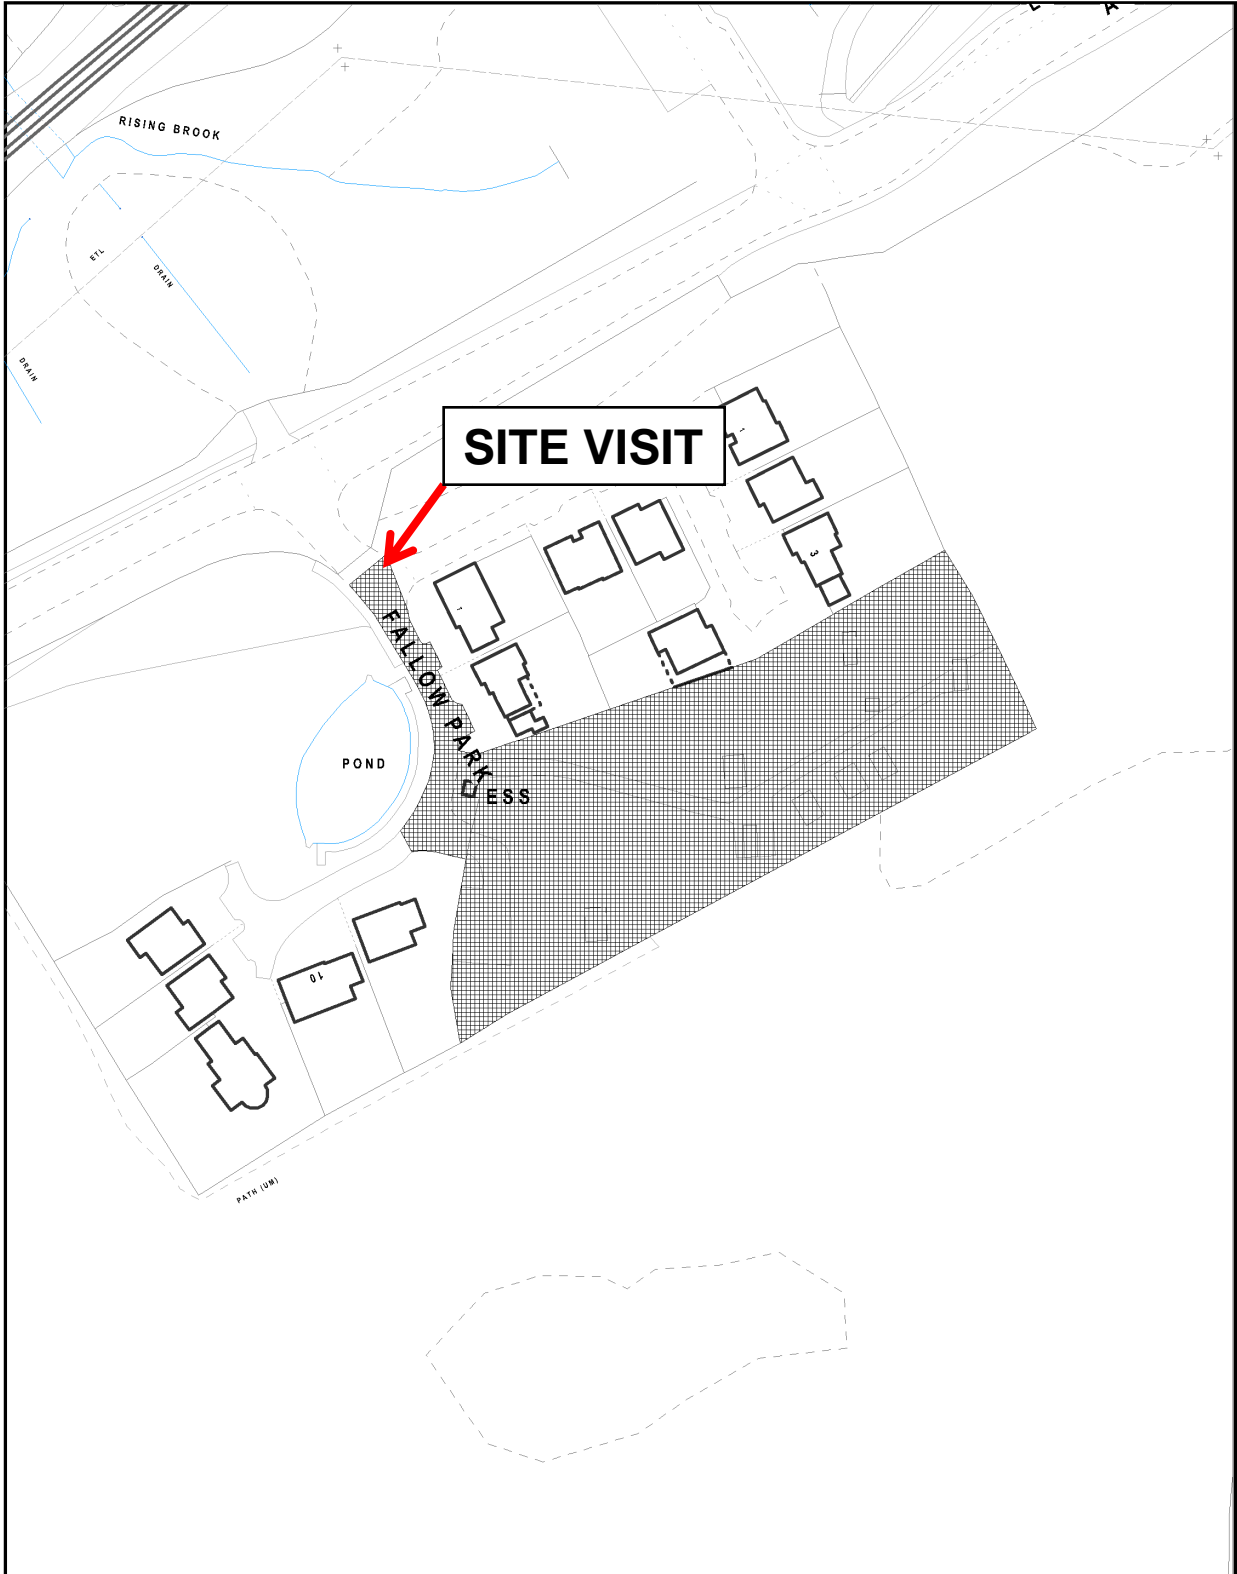

Application No: CH/17/348

Location: Fallow Park, Rugeley Road, Hednesford, Cannock, WS120QZ

Proposal: Residential development:- Erection of 3No. Houses

Application No: CH/18/179

Location: 12, Gorsey Lane, Cannock, WS11 1EY

Proposal: Residential development:- Erection of 1No. two storey detached three bed dwelling (outline application with all matters reserved)