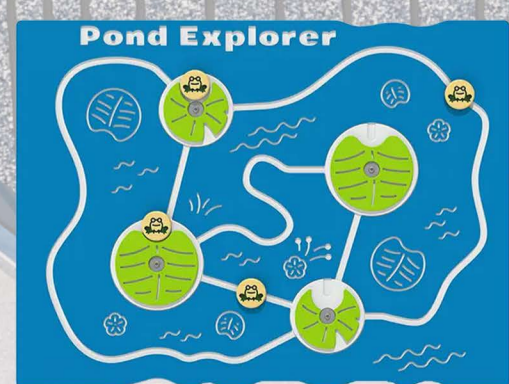

# Flaxley Road Play Area

Cannock Chase Council

85 PLUS USERS

35 PLUS PLAY FEATURES

AGE 0-12 RANGE

KOMPAN Let's play

Cannock Chase Forest Crawl Through Tunnel

Local Landmark Theming

River Trent Rugeley

Cannock Chase Forest

River pathway influenced by the River Trent

Take risks on the Track Rider!

## Inclusive Play Panels

Pond Explorer Panel

Sensory Play Panel

Hello Sign Language Panel

Range of play panels suitable for all to learn, interact, imagine & play together!