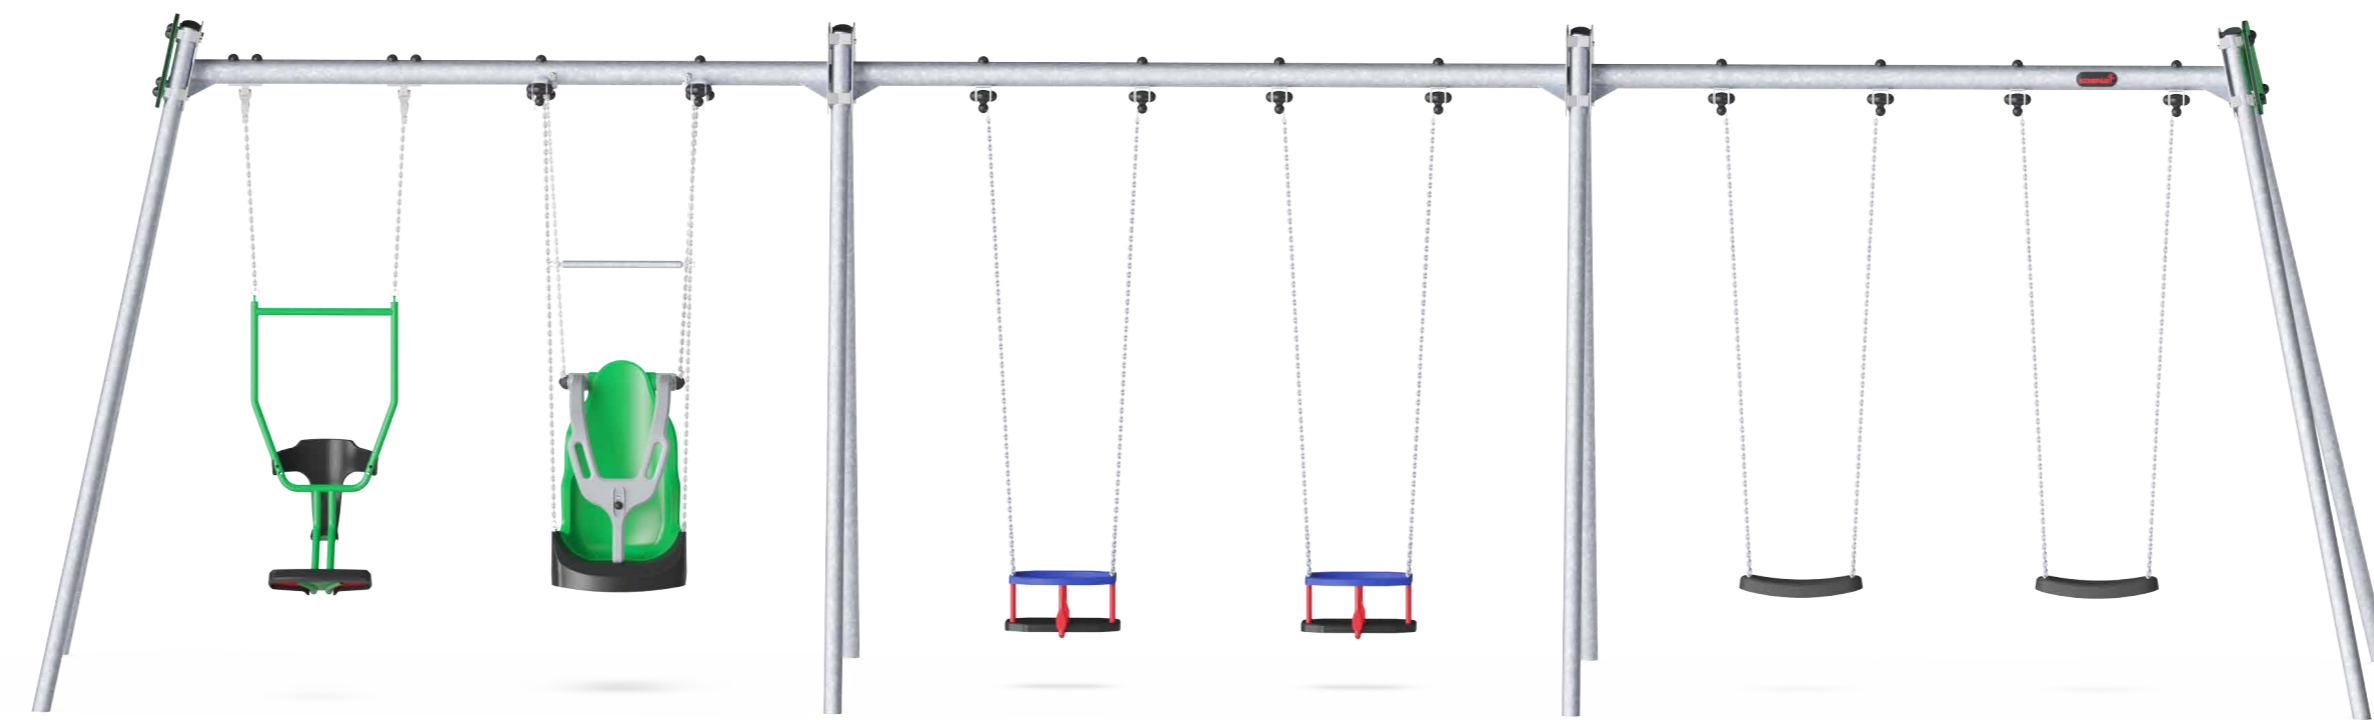

Three bay swing with
You&Me, Inclusive seat, cradle seats x2, flat seats x2