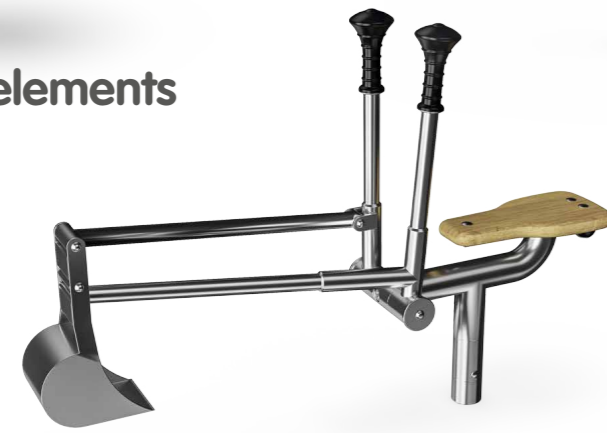

Scales

Spinner bowl

Manipulative elements

Oasis Sand Digger