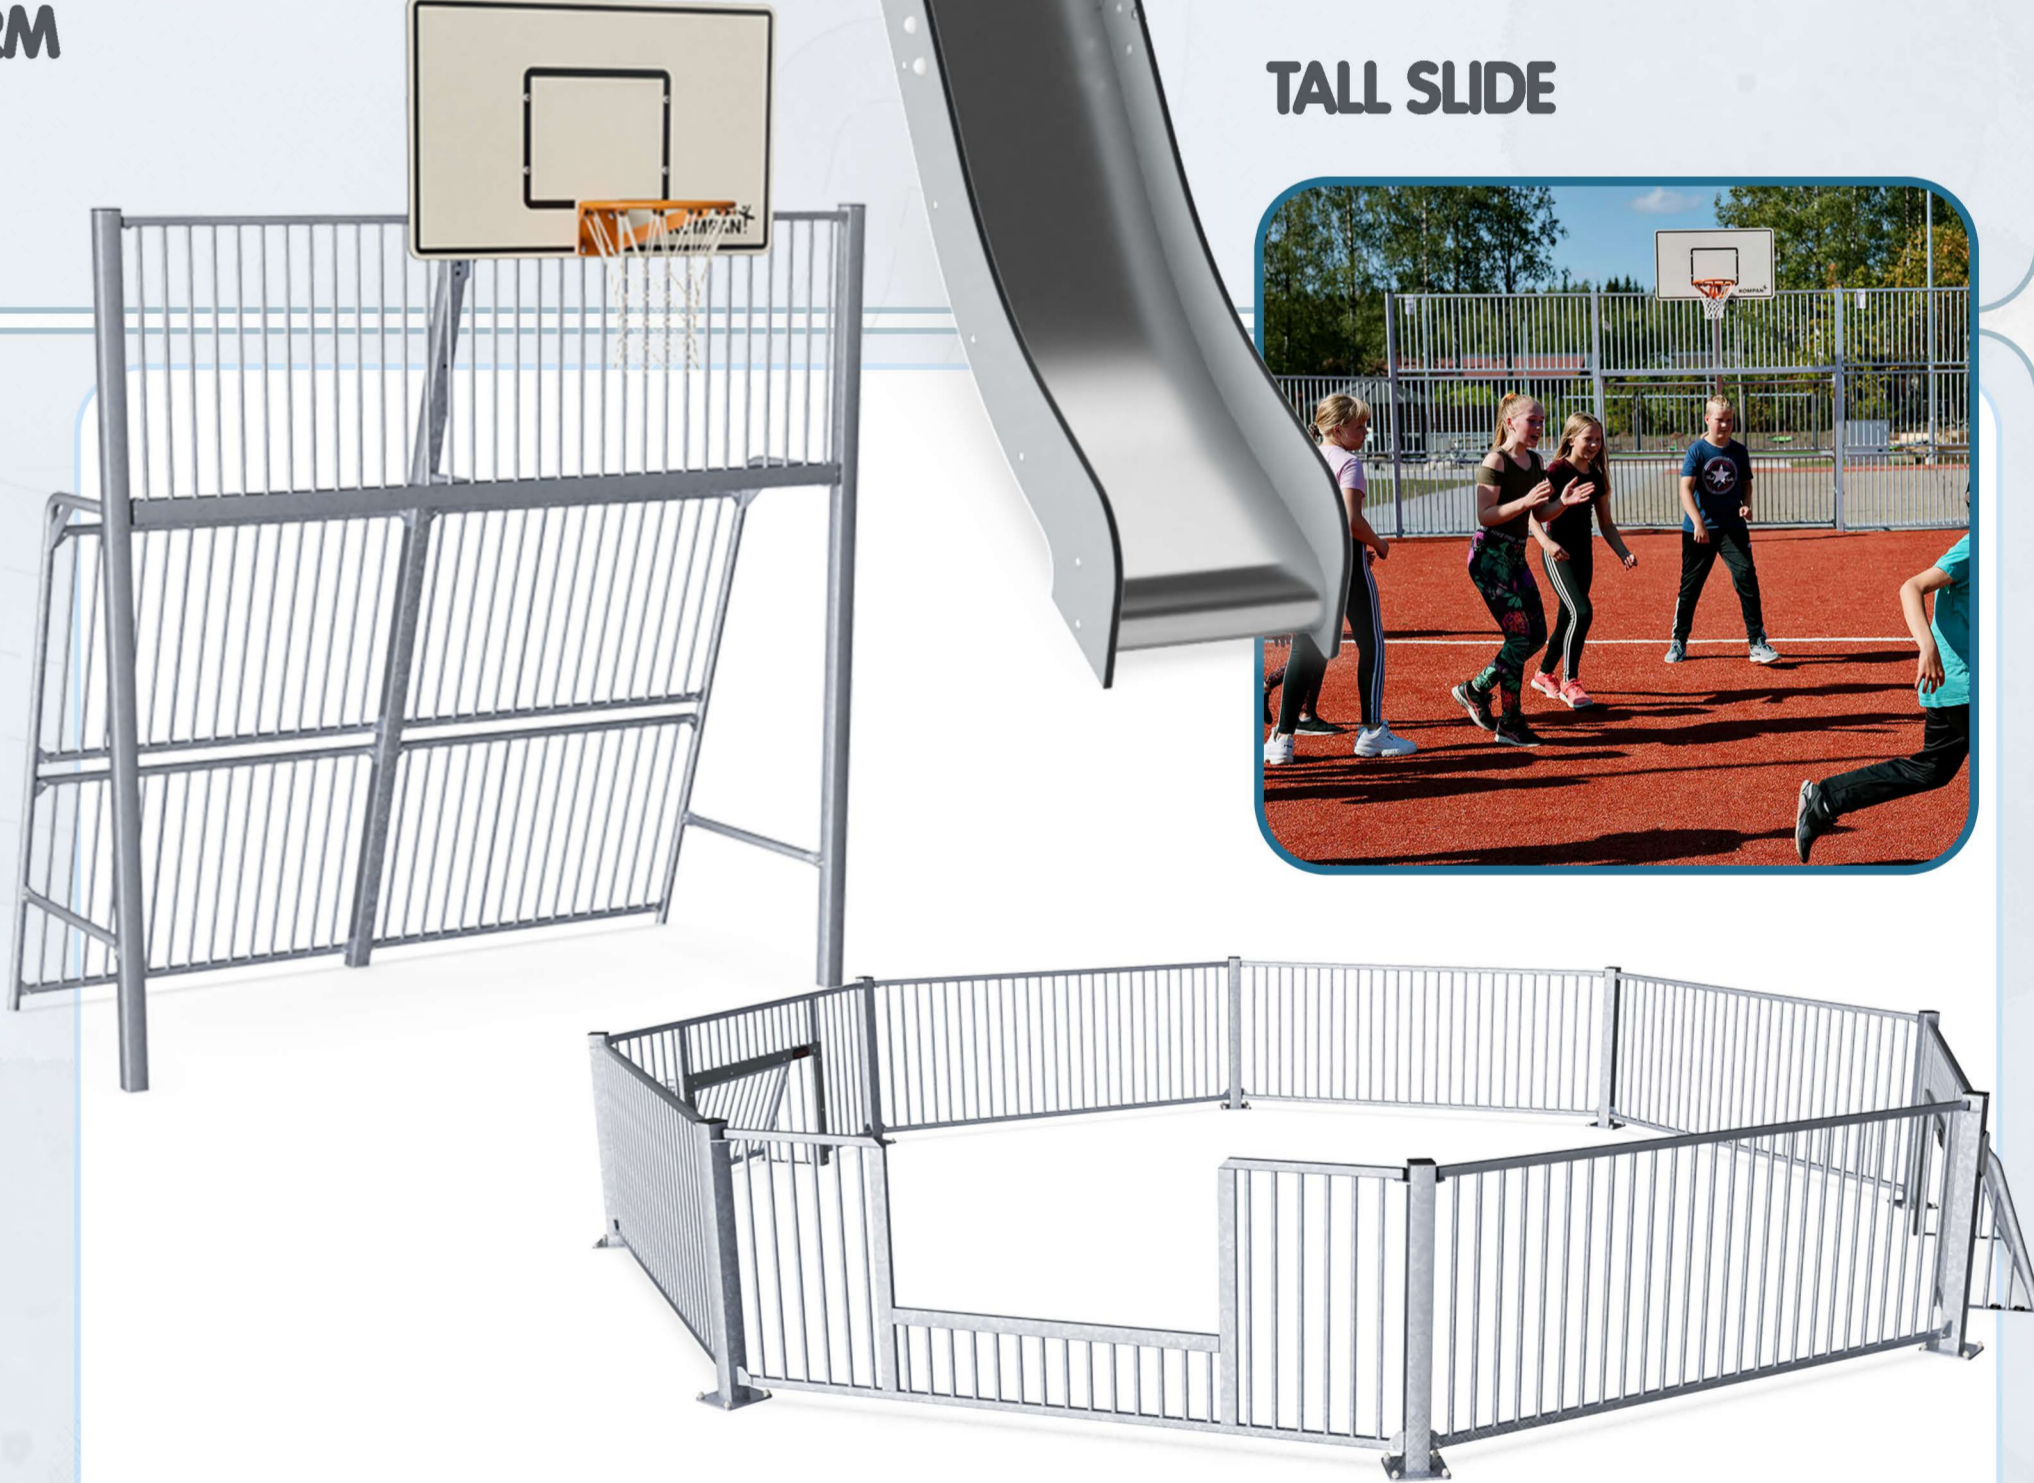

IN-GROUND JUMPER
 THE JUMPER MAKES PERFECT AS PLAYGROUND "GLUE", CONNECTING ACTIVITIES. JUMPING IS A FANTASTIC ACTIVITY FOR MOTOR SKILLS SUCH AS BALANCE, PROPRIOCEPTION AND RHYTHM.

ACCESS LADDER
LOW LEVEL SLIDE
FIREMANS POLE
OVERHEAD BARS
WIDE PLATFORM
HAND HOLDS ON CLIMBING WALL
GROUND LEVEL PLAY
TALL SLIDE
ACCESSIBLE STEPS
TRANSFER PLATFORM
RING PANEL

playground	what	where	who	bathroom	fast	slow
I	with	you/your	anybody	everybody	on	off
climb	play	run	walk	stand	sit	push
hungry	thirsty	line up	help	give	make	stop
like	happy	sad	bored	cool	hot	hurt
yes	no/not	up	down	turn	in	out
✓	✗	↑	↓	↻	↪	↩

INTERACTIVE PLAY PANELS
 PLAY PANELS CAN HELP DIRECT A CHILD'S LEARNING TOWARDS PARTICULAR SUBJECTS. ADULTS CAN ALSO PARTICIPATE IN PLAY AND GUIDE CHILDREN TOWARDS NEW DISCOVERIES. SENSORY PANELS CAN ALSO BE ADDED TO IMPROVE INCLUSIVITY IN ANY PLAYGROUND

MULTI GOAL & PANNA MUGA
 THE DISTANCE BETWEEN THE VERTICAL TUBES IS SMALL ENOUGH TO KEEP SMALL BALLS, SUCH AS FIELD HOCKEY BALLS, INSIDE THE PITCH AT ALL TIMES. BY EMBEDDING THE TUBES INTO THE STEEL FRAME WE HAVE CREATED AN EXTREMELY VANDALISM PROOF STRUCTURE THAT CAN BE PLACED IN ANY COMMUNITY. THIS TRANSPARENT DESIGN MAKES IT EASY TO FOLLOW THE GAME FOR SPECTATORS. THE 3 M X 2 M MULTI GOAL FOLLOWS THE GOAL SIZE OF FIFA FUTSAL AND IHF HANDBALL REGULATIONS. THE BASKETBALL HOOP IS PLACED AT THE OFFICIAL NBA HEIGHT OF 305 CM, AND HAS THE OFFICIAL NBA SIZE OF 46 CM IN DIAMETER