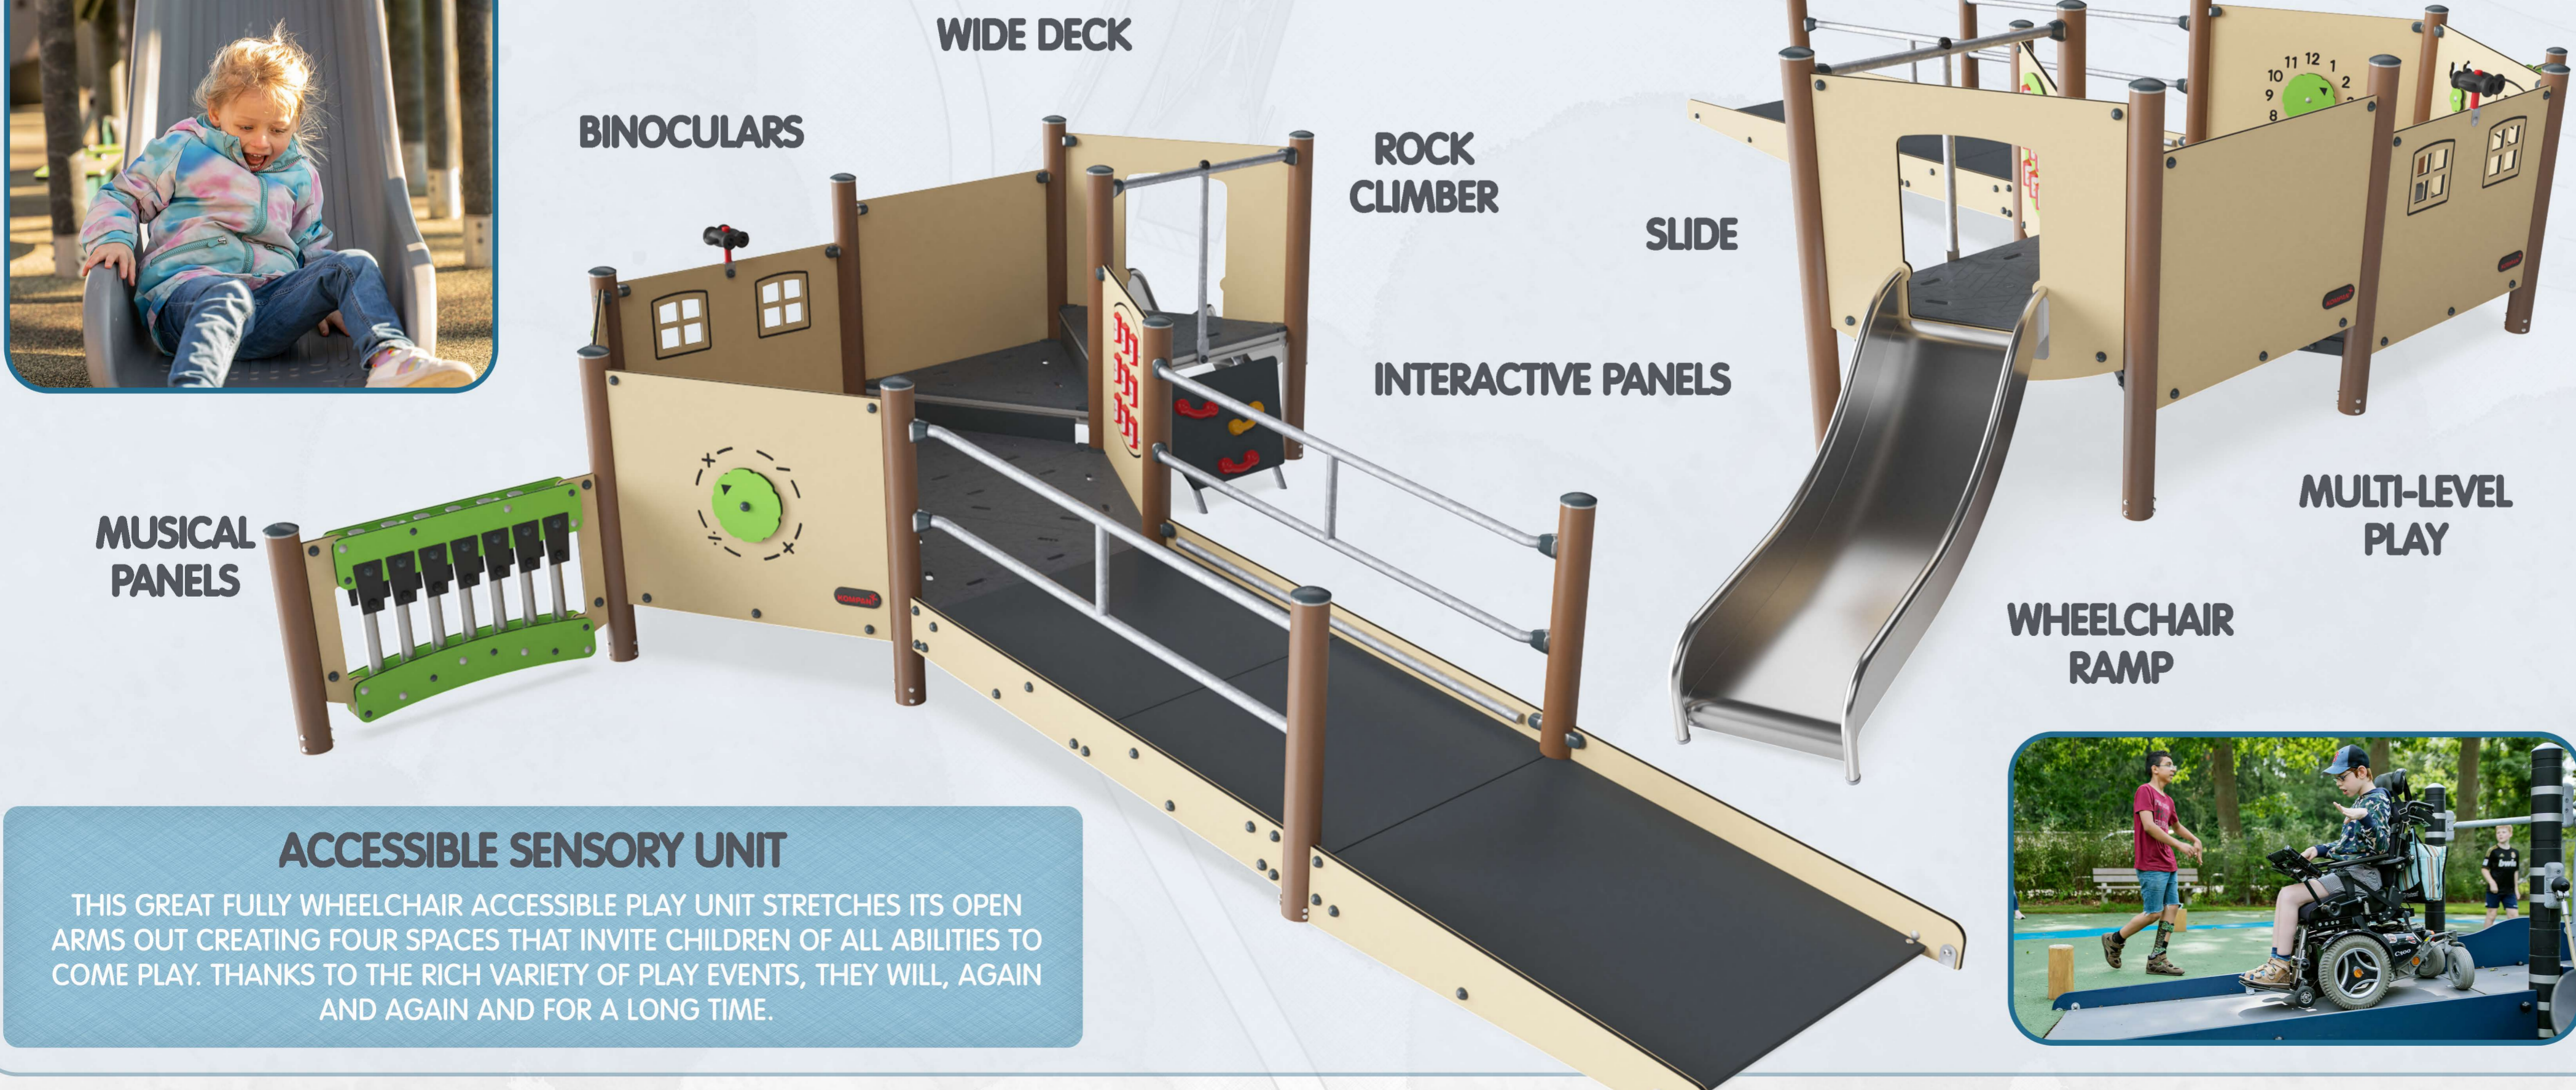

ACCESSIBLE SENSORY UNIT
THIS GREAT FULLY WHEELCHAIR ACCESSIBLE PLAY UNIT STRETCHES ITS OPEN ARMS OUT CREATING FOUR SPACES THAT INVITE CHILDREN OF ALL ABILITIES TO COME PLAY. THANKS TO THE RICH VARIETY OF PLAY EVENTS, THEY WILL, AGAIN AND AGAIN AND FOR A LONG TIME.