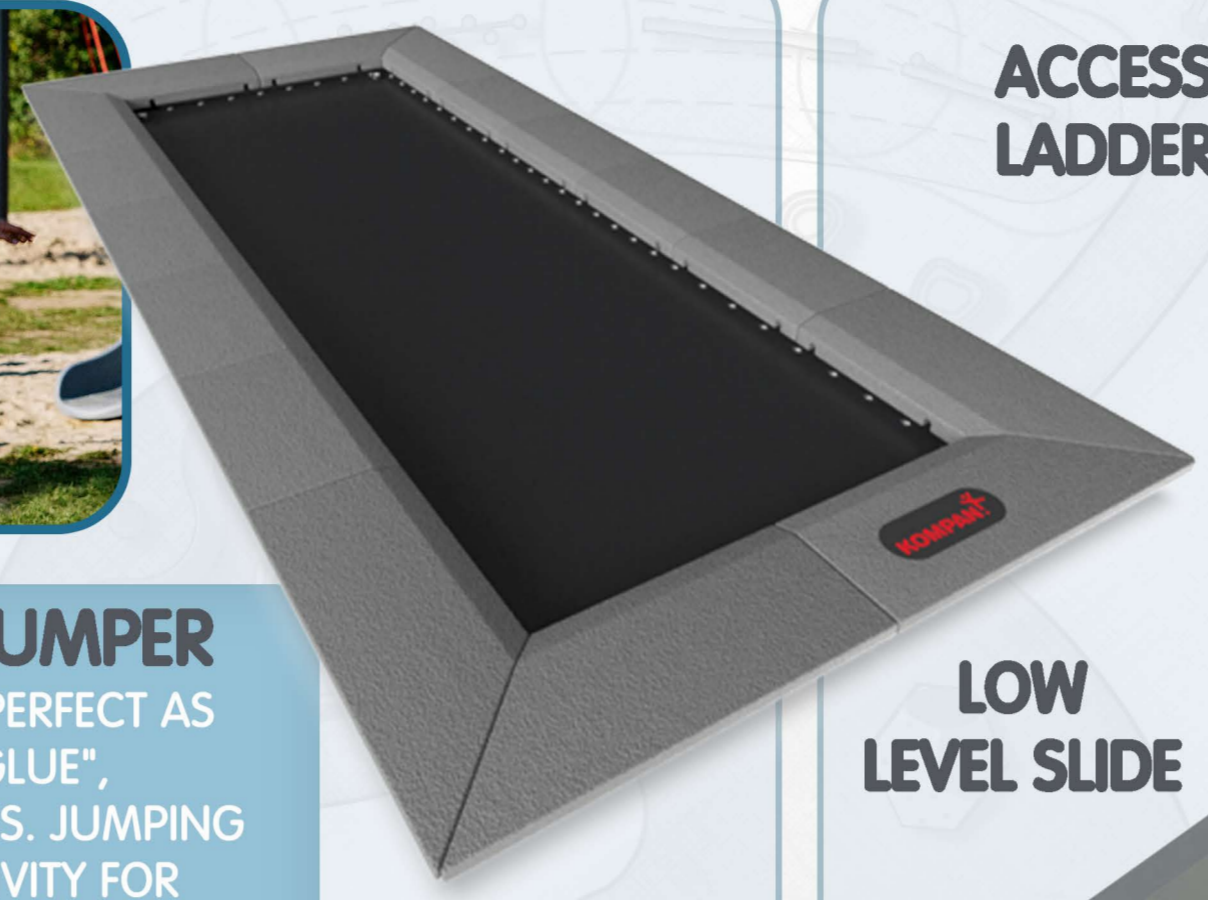

Zone 3 - Sensory, Zone 4 - Climbing & Zone 5 - Sports

A MULTI-PLAY UNIT FOR ALL AGES AND ABILITIES TO ENJOY TOGETHER!
 OUR MULTI-UNITS ARE LOADED WITH PHYSICAL, SOCIAL AND IMAGINATIVE PLAY ACTIVITIES FROM TOP TO BOTTOM, INSIDE AND OUT. THE PHYSICAL ACTIVITIES RANGE FROM BUBBLE WINDOWS, SLIDES AT VARIOUS HEIGHTS, TACTILE LOW LEVEL PLAY, OVERHEAD BARS AND CLIMBING FEATURES,...WHERE WILL YOU START?

IN-GROUND JUMPER
 THE JUMPER MAKES PERFECT AS PLAYGROUND "GLUE", CONNECTING ACTIVITIES. JUMPING IS A FANTASTIC ACTIVITY FOR MOTOR SKILLS SUCH AS BALANCE, PROPRIOCEPTION AND RHYTHM.

ACCESS LADDER
LOW LEVEL SLIDE
FIREMANS POLE
OVERHEAD BARS
WIDE PLATFORM
HAND HOLDS ON CLIMBING WALL
GROUND LEVEL PLAY
TALL SLIDE
ACCESSIBLE STEPS
TRANSFER PLATFORM
RING PANEL

INTERACTIVE PLAY PANELS
 PLAY PANELS CAN HELP DIRECT A CHILD'S LEARNING TOWARDS PARTICULAR SUBJECTS. ADULTS CAN ALSO PARTICIPATE IN PLAY AND GUIDE CHILDREN TOWARDS NEW DISCOVERIES. SENSORY PANELS CAN ALSO BE ADDED TO IMPROVE INCLUSIVITY IN ANY PLAYGROUND

MULTI GOAL & PANNA MUGA
 THE DISTANCE BETWEEN THE VERTICAL TUBES IS SMALL ENOUGH TO KEEP SMALL BALLS, SUCH AS FIELD HOCKEY BALLS, INSIDE THE PITCH AT ALL TIMES. BY EMBEDDING THE TUBES INTO THE STEEL FRAME WE HAVE CREATED AN EXTREMELY VANDALISM PROOF STRUCTURE THAT CAN BE PLACED IN ANY COMMUNITY. THIS TRANSPARENT DESIGN MAKES IT EASY TO FOLLOW THE GAME FOR SPECTATORS. THE 3 M X 2 M MULTI GOAL FOLLOWS THE GOAL SIZE OF FIFA FUTSAL AND IHF HANDBALL REGULATIONS. THE BASKETBALL HOOP IS PLACED AT THE OFFICIAL NBA HEIGHT OF 305 CM, AND HAS THE OFFICIAL NBA SIZE OF 46 CM IN DIAMETER