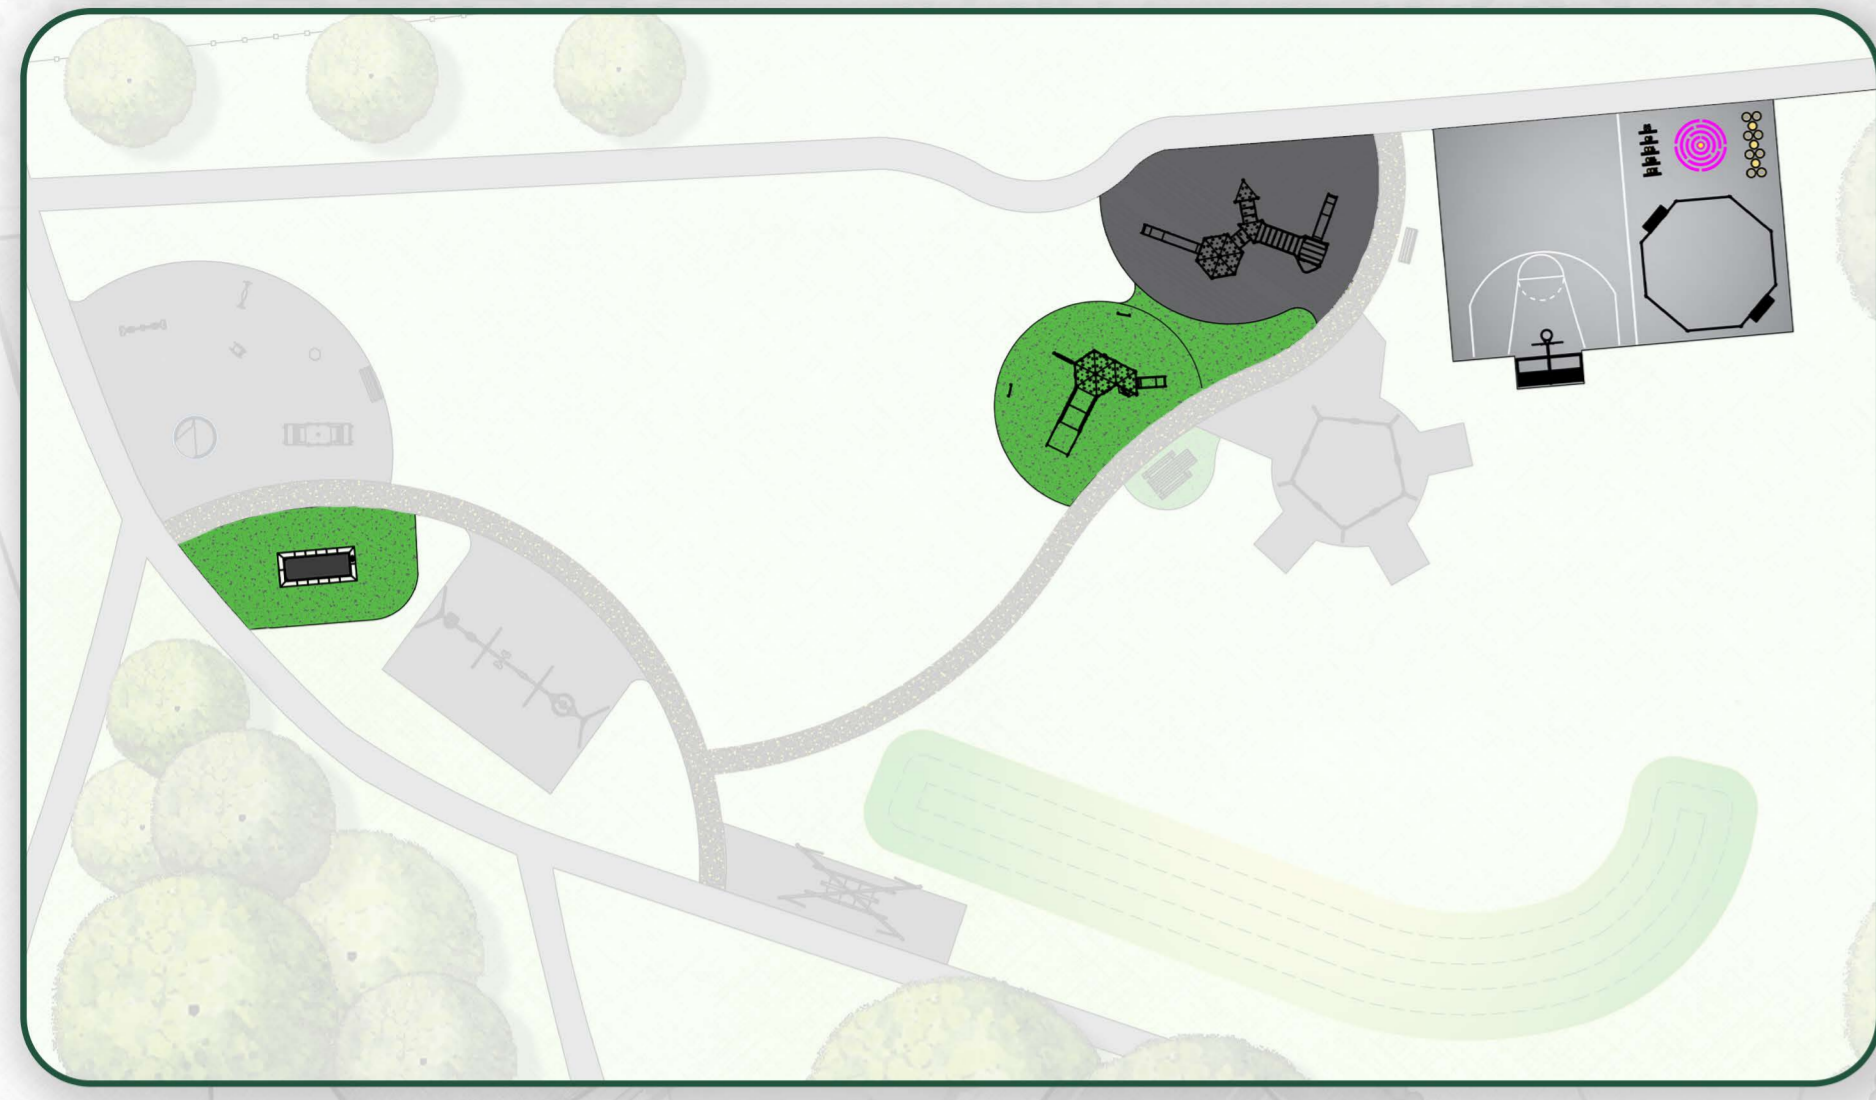

Zone 3 - Sensory, Zone 4 - Climbing & Zone 5 - Sports

A MULTI-PLAY UNIT FOR ALL AGES AND ABILITIES TO ENJOY TOGETHER!
 OUR MULTI-UNITS ARE LOADED WITH PHYSICAL, SOCIAL AND IMAGINATIVE PLAY ACTIVITIES FROM TOP TO BOTTOM, INSIDE AND OUT. THE PHYSICAL ACTIVITIES RANGE FROM BUBBLE WINDOWS, SLIDES AT VARIOUS HEIGHTS, TACTILE LOW LEVEL PLAY, OVERHEAD BARS AND CLIMBING FEATURES,...WHERE WILL YOU START?

IN-GROUND JUMPER
 THE JUMPER MAKES PERFECT AS PLAYGROUND "GLUE", CONNECTING ACTIVITIES. JUMPING IS A FANTASTIC ACTIVITY FOR MOTOR SKILLS SUCH AS BALANCE, PROPRIOCEPTION AND RHYTHM.

ACCESS LADDER
LOW LEVEL SLIDE
FIREMANS POLE
OVERHEAD BARS
WIDE PLATFORM
HAND HOLDS ON CLIMBING WALL
GROUND LEVEL PLAY
TALL SLIDE
ACCESSIBLE STEPS
TRANSFER PLATFORM
RING PANEL

INTERACTIVE PLAY PANELS
 PLAY PANELS CAN HELP DIRECT A CHILD'S LEARNING TOWARDS PARTICULAR SUBJECTS. ADULTS CAN ALSO PARTICIPATE IN PLAY AND GUIDE CHILDREN TOWARDS NEW DISCOVERIES. SENSORY PANELS CAN ALSO BE ADDED TO IMPROVE INCLUSIVITY IN ANY PLAYGROUND

MULTI GOAL & PANNA MUGA
 THE DISTANCE BETWEEN THE VERTICAL TUBES IS SMALL ENOUGH TO KEEP SMALL BALLS, SUCH AS FIELD HOCKEY BALLS, INSIDE THE PITCH AT ALL TIMES. BY EMBEDDING THE TUBES INTO THE STEEL FRAME WE HAVE CREATED AN EXTREMELY VANDALISM PROOF STRUCTURE THAT CAN BE PLACED IN ANY COMMUNITY. THIS TRANSPARENT DESIGN MAKES IT EASY TO FOLLOW THE GAME FOR SPECTATORS. THE 3 M X 2 M MULTI GOAL FOLLOWS THE GOAL SIZE OF FIFA FUTSAL AND IHF HANDBALL REGULATIONS. THE BASKETBALL HOOP IS PLACED AT THE OFFICIAL NBA HEIGHT OF 305 CM, AND HAS THE OFFICIAL NBA SIZE OF 46 CM IN DIAMETER