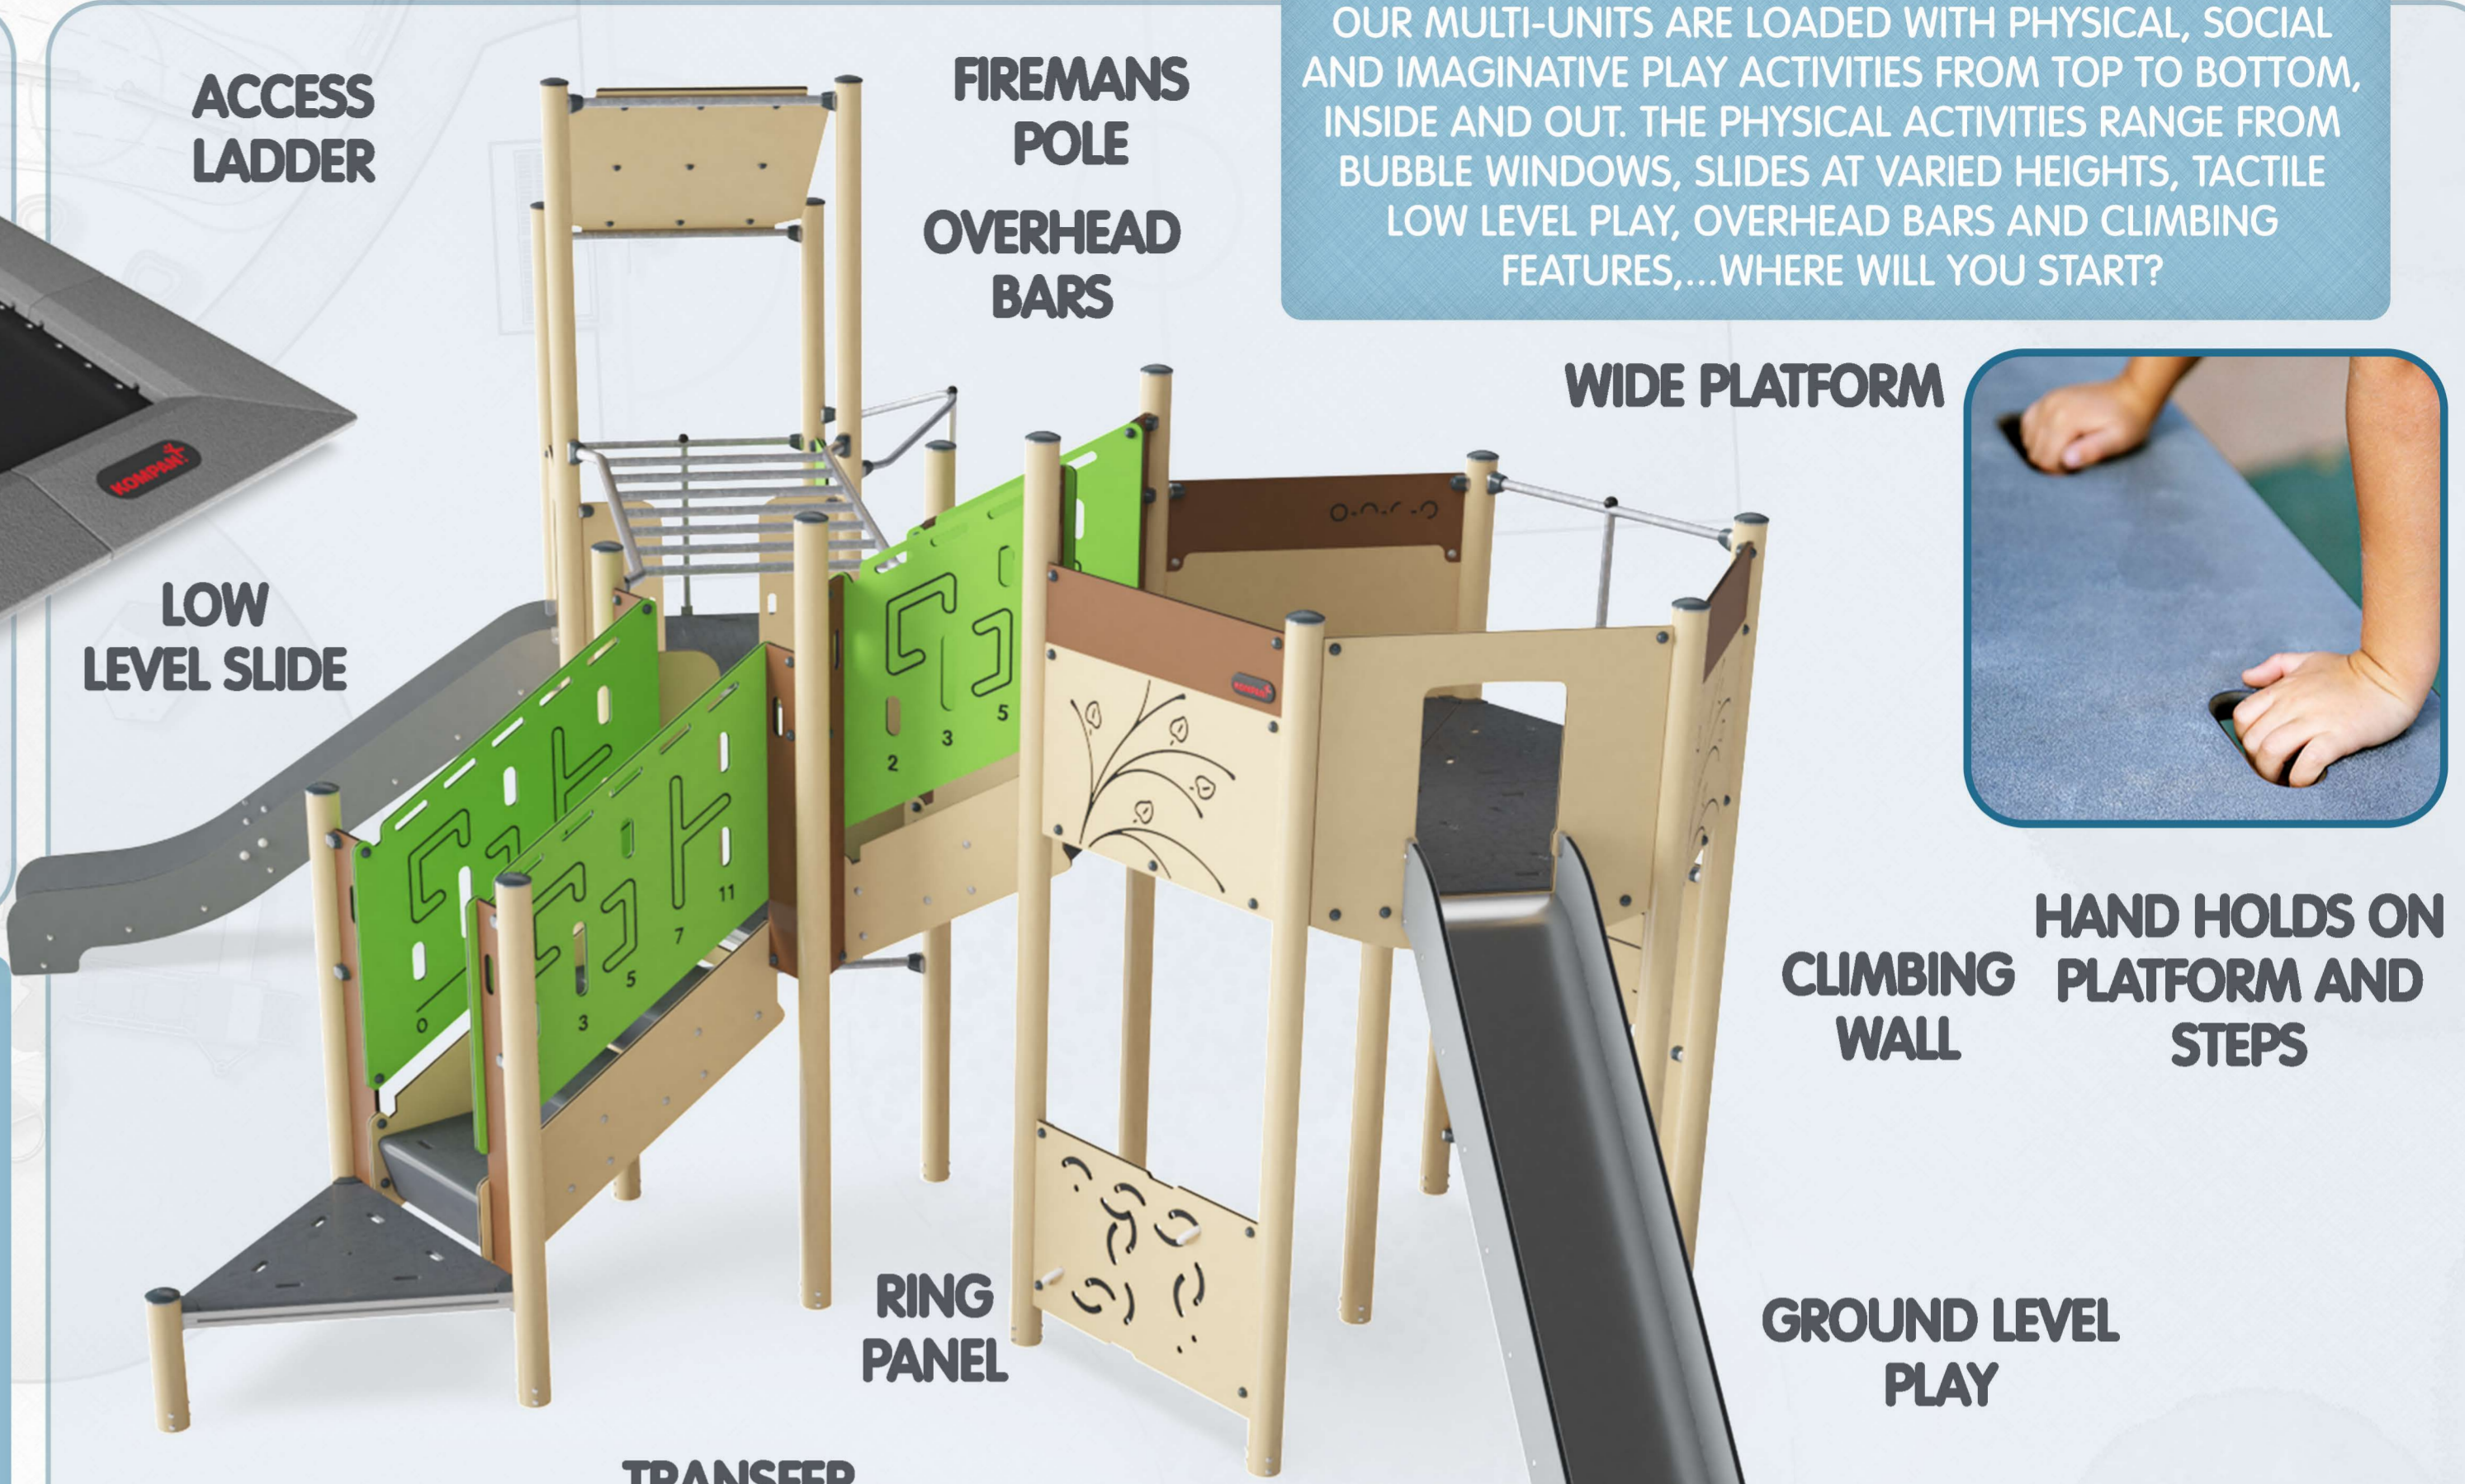

Zone 3 - Sensory, Zone 4 - Climbing & Zone 5 - Sports

A MULTI-PLAY UNIT FOR ALL AGES AND ABILITIES TO ENJOY TOGETHER!
 OUR MULTI-UNITS ARE LOADED WITH PHYSICAL, SOCIAL AND IMAGINATIVE PLAY ACTIVITIES FROM TOP TO BOTTOM, INSIDE AND OUT. THE PHYSICAL ACTIVITIES RANGE FROM BUBBLE WINDOWS, SLIDES AT VARIOUS HEIGHTS, TACTILE LOW LEVEL PLAY, OVERHEAD BARS AND CLIMBING FEATURES,...WHERE WILL YOU START?

IN-GROUND JUMPER
 THE JUMPER MAKES PERFECT AS PLAYGROUND "GLUE", CONNECTING ACTIVITIES. JUMPING IS A FANTASTIC ACTIVITY FOR MOTOR SKILLS SUCH AS BALANCE, PROPRIOCEPTION AND RHYTHM.

ACCESS LADDER
LOW LEVEL SLIDE
FIREMANS POLE
OVERHEAD BARS
WIDE PLATFORM
HAND HOLDS ON CLIMBING WALL
GROUND LEVEL PLAY
TALL SLIDE
ACCESSIBLE STEPS
TRANSFER PLATFORM
RING PANEL

INTERACTIVE PLAY PANELS
 PLAY PANELS CAN HELP DIRECT A CHILD'S LEARNING TOWARDS PARTICULAR SUBJECTS. ADULTS CAN ALSO PARTICIPATE IN PLAY AND GUIDE CHILDREN TOWARDS NEW DISCOVERIES. SENSORY PANELS CAN ALSO BE ADDED TO IMPROVE INCLUSIVITY IN ANY PLAYGROUND

MULTI GOAL & PANNA MUGA
 THE DISTANCE BETWEEN THE VERTICAL TUBES IS SMALL ENOUGH TO KEEP SMALL BALLS, SUCH AS FIELD HOCKEY BALLS, INSIDE THE PITCH AT ALL TIMES. BY EMBEDDING THE TUBES INTO THE STEEL FRAME WE HAVE CREATED AN EXTREMELY VANDALISM PROOF STRUCTURE THAT CAN BE PLACED IN ANY COMMUNITY. THIS TRANSPARENT DESIGN MAKES IT EASY TO FOLLOW THE GAME FOR SPECTATORS. THE 3 M X 2 M MULTI GOAL FOLLOWS THE GOAL SIZE OF FIFA FUTSAL AND IHF HANDBALL REGULATIONS. THE BASKETBALL HOOP IS PLACED AT THE OFFICIAL NBA HEIGHT OF 305 CM, AND HAS THE OFFICIAL NBA SIZE OF 46 CM IN DIAMETER