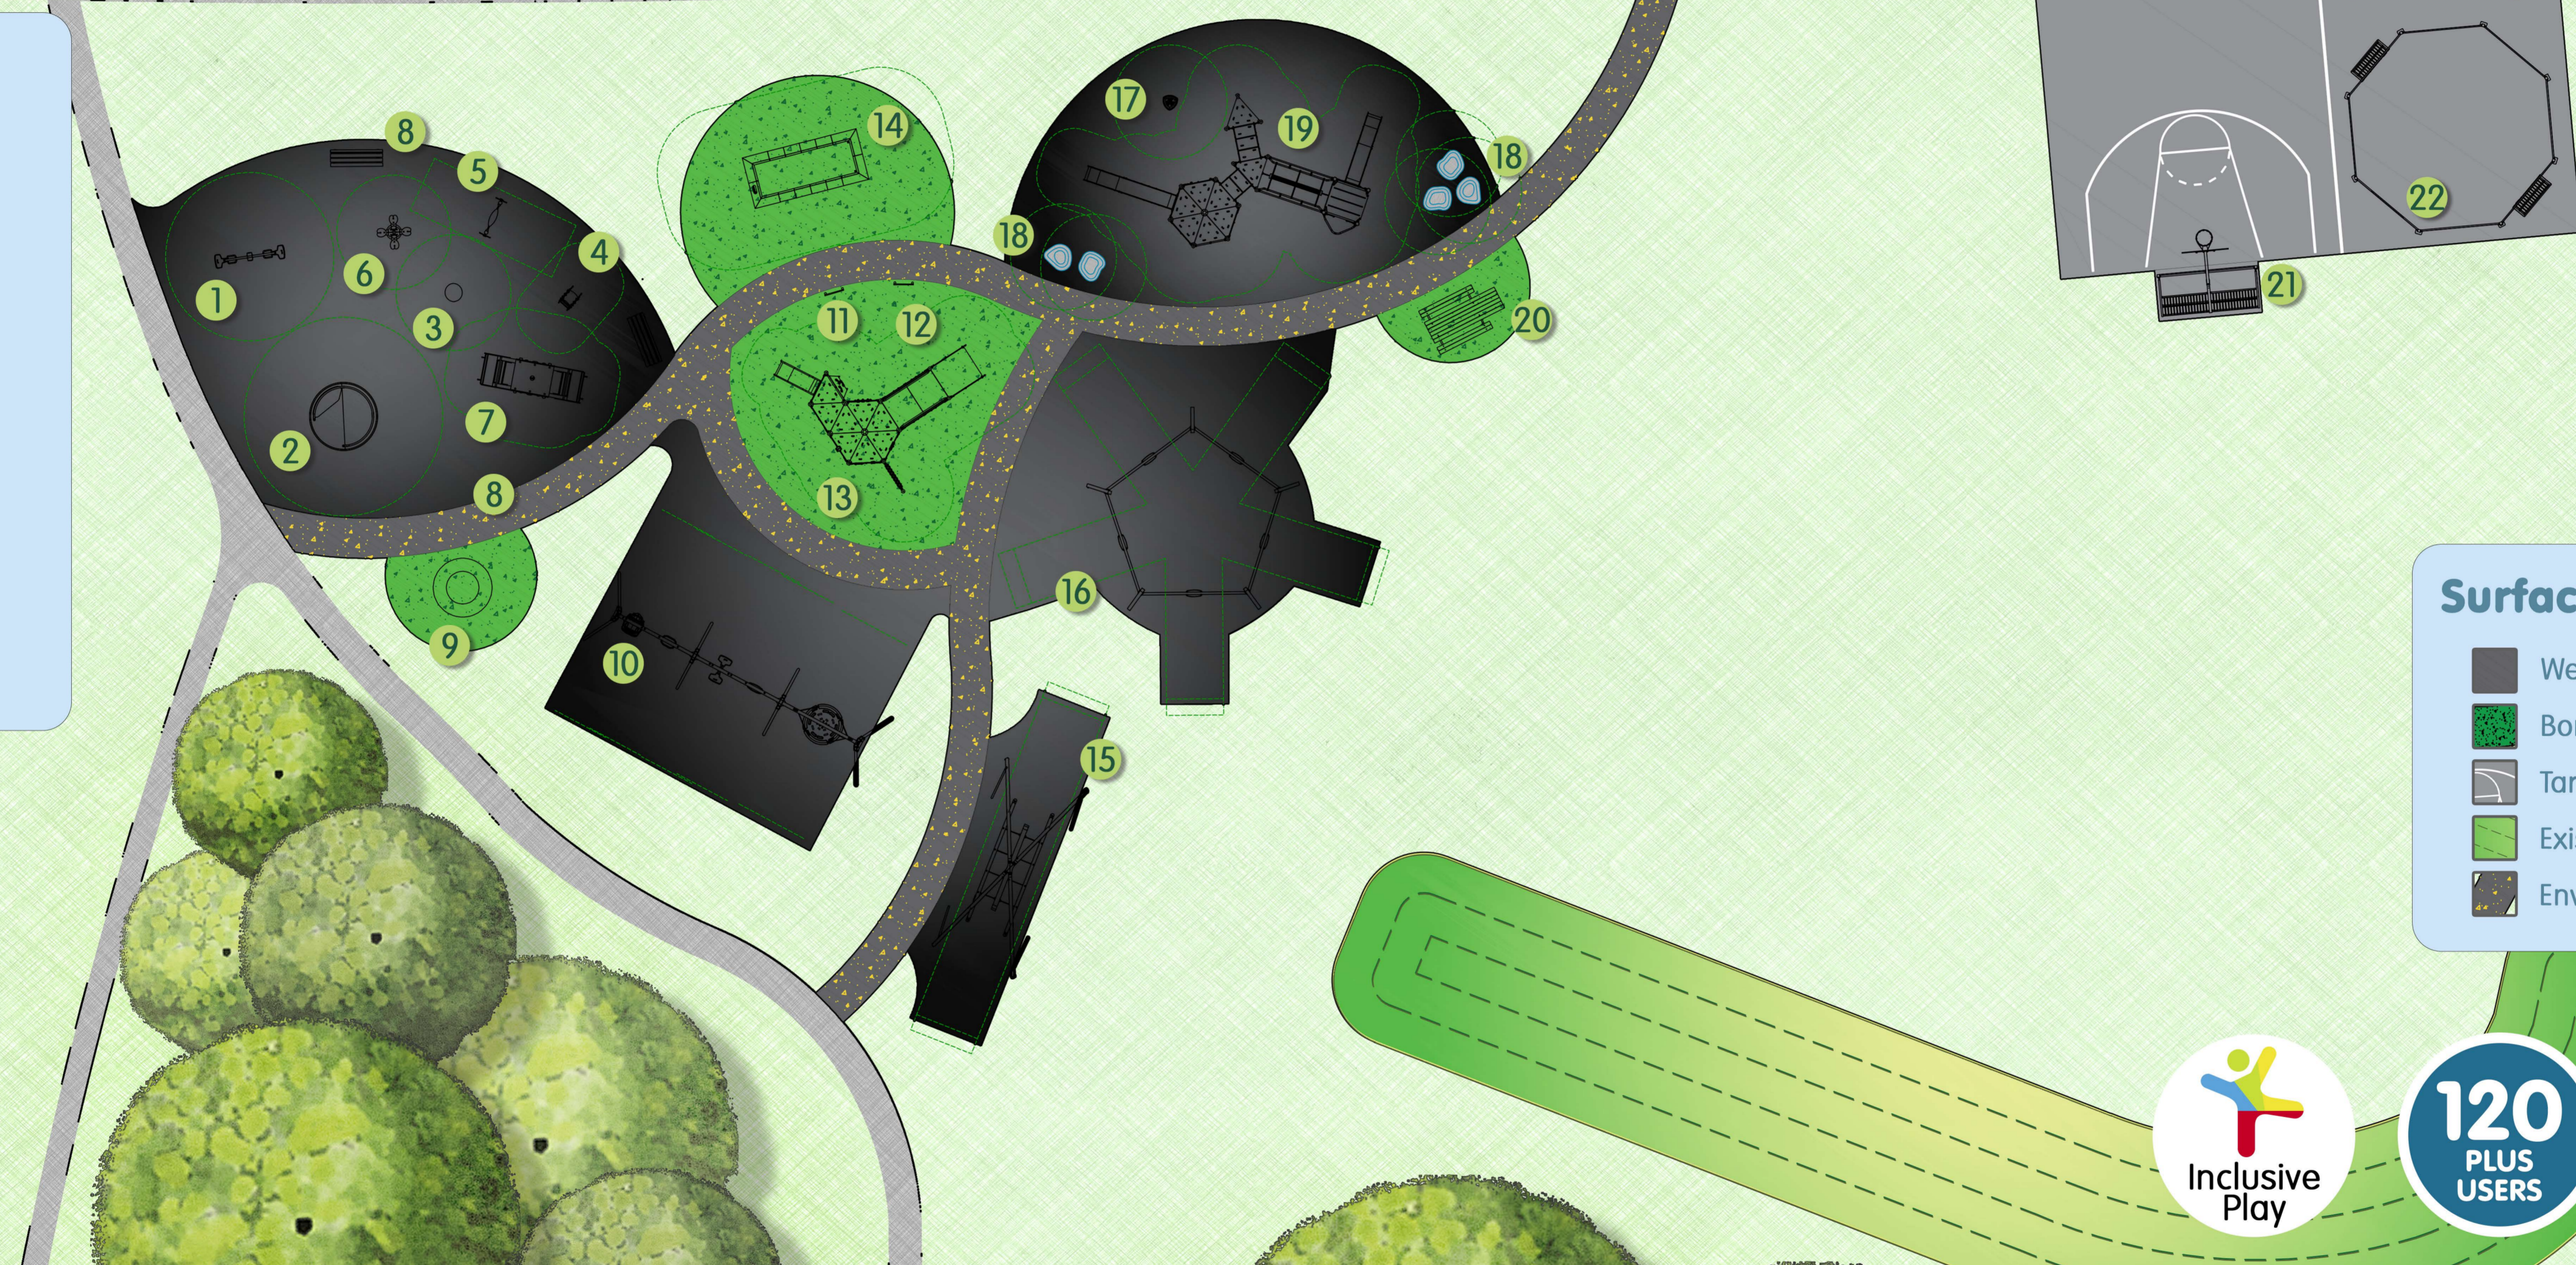

WELCOME TO LABURNUM AVENUE!

WELCOME TO A NATURAL WONDERLAND! SPREAD ACROSS THE SITE ARE 5 EXCITING ZONES, EACH FOCUSING ON DIFFERENT ASPECTS OF PLAY, WITH EQUIPMENT TO APPEAL TO ALL AGES AND ABILITY LEVELS. OUR DESIGN UTILITIES A RANGE OF SURFACING AND NATURE THEMED EQUIPMENT TO TAKE VISITORS ON A JOURNEY AND INSPIRE THEM TO EXPLORE

WE CANT WAIT TO SEE YOU SOON!

A range of textures:

- Wetpour
- Bonded Mulch
- Tarmac
- Steel
- Rope
- Rubber
- Chains
- HDPE
- Grass
- Enviro pave
- Coconut Rope

Our site encourages children To:

- Take Risks
- Run
- Jump
- Slide
- Swing
- Climb
- Balance
- Rock
- Rotate
- Roll
- Mess About
- Use All Their Senses
- Create
- Socialise

Surfacing & boundaries:

-  Wetpour
-  Bonded Mulch
-  Tarmac with Graphics
-  Existing & New Mounds
-  Enviro pave

120
PLUS
USERS

50
PLUS PLAY
FEATURES

AGE
0-12
RANGE

Product Key:

Zone 1 - Dynamic

- 1 WeHopper
- 2 Accessible Carousel
- 3 Spinner Bowl
- 4 Ladybird Springer
- 5 Hammock Swing
- 6 Waterlily Springer
- 7 Home See-Saw
- 8 Bench x 2
- 9 Loop Circle

Zone 2 - Sensory

- 10 Generational Swings
- 15 Cocowave Group Swing
- 16 Five-Way Swings

Zone 3 - Sensory

- 11 Hello Sign Language Panel
- 12 Communication Panels
- 13 Accessible Sensory Unit
- 14 Rectangular Jumper