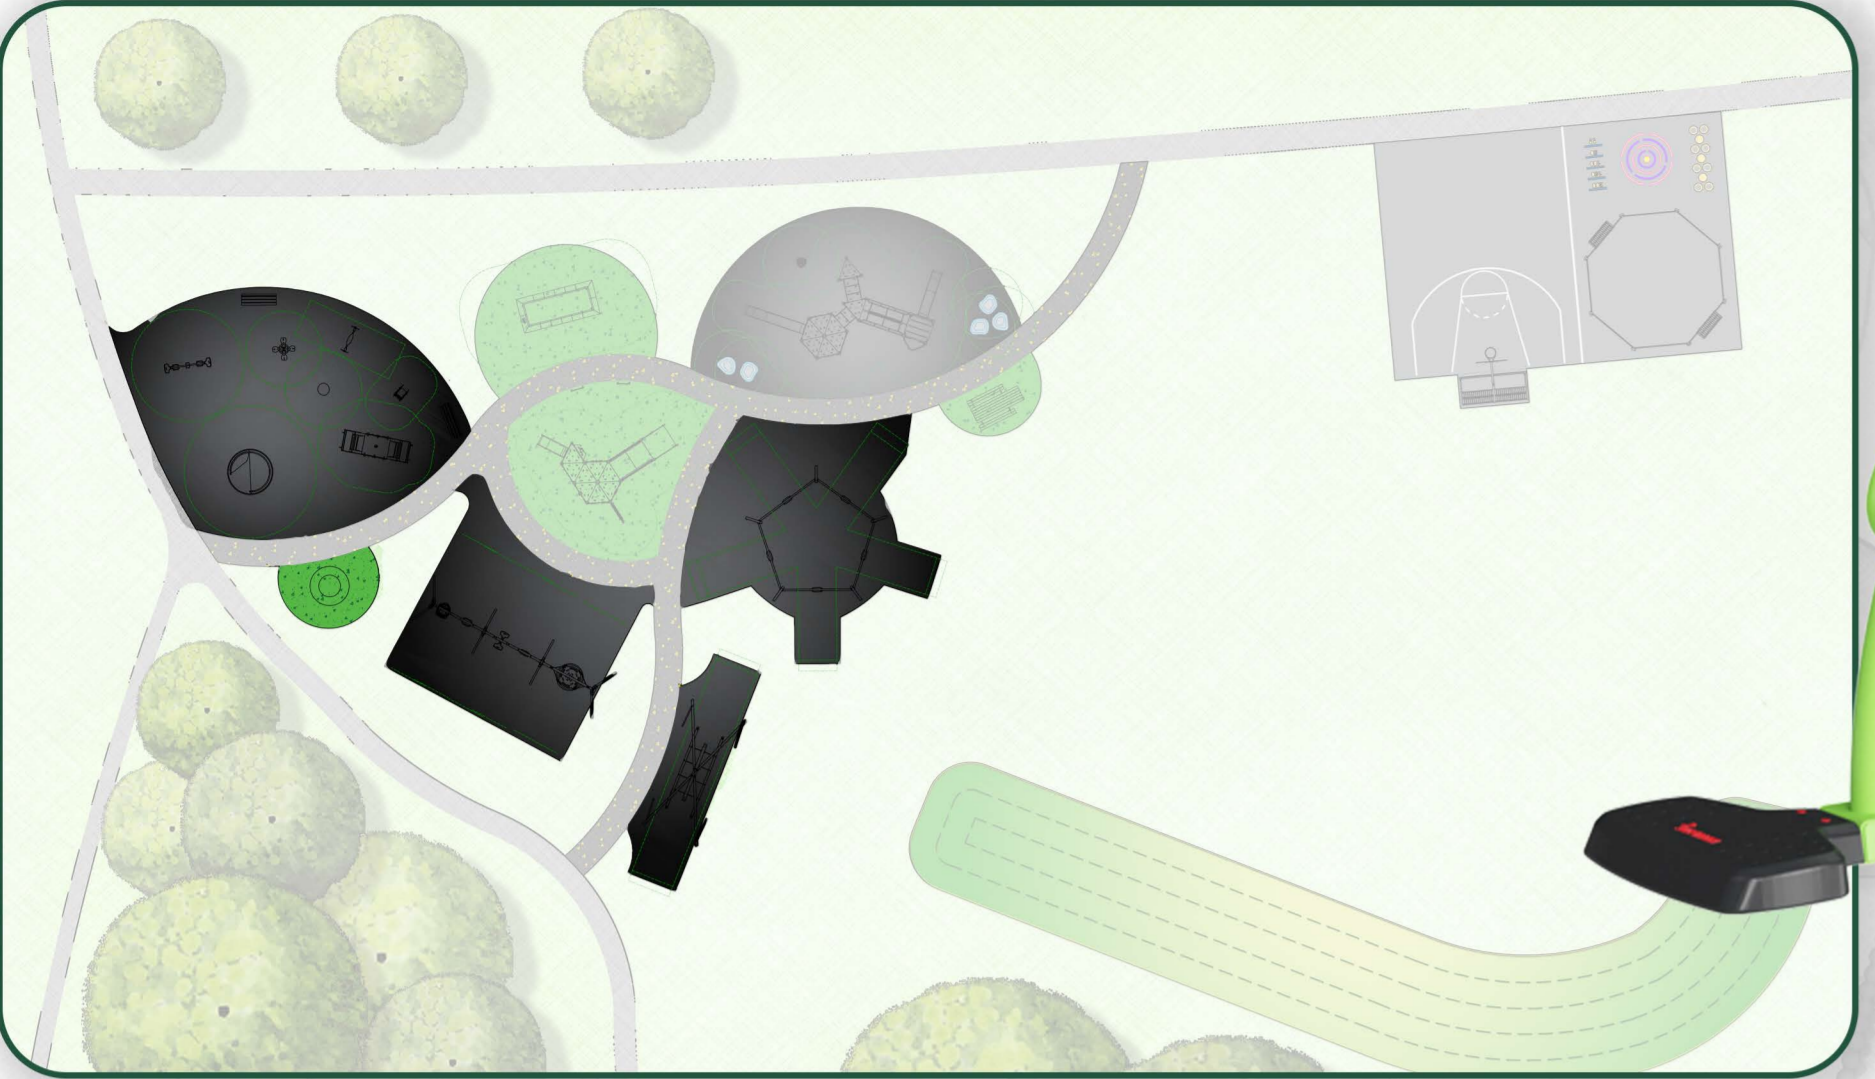

Zone 1 - Dynamic & Zone 2 - Swinging

ACCESSIBLE CAROUSEL
 WOW! SPINNING ON THIS CAROUSEL TRAINS THE VESTIBULAR SYSTEM, THE SENSE OF BALANCE AND THE SPATIAL AWARENESS. THE BENEFITS TRAINED THROUGH PLAY ALSO ENCOMPASS SOCIAL SKILLS, SUCH AS COOPERATION AND EMPATHY BY ASSISTING FRIENDS OF ALL ABILITIES TO SPIN AND HELPING OTHERS WANTING TO JOIN OR EXIT. IT IS PLAY WITH A PURPOSE FOR ALL.

INCLUSIVE SEESAW
 WE OFFER QUALITY SEESAWS IN MANY SHAPES AND SIZES, INCLUDING THE POPULAR MULTI SEESAW DESIGNED TO ENSURE SAFE PLAY FOR MANY CHILDREN SAFELY SEATED AT BOTH ENDS WITH HANDS AND FEET POSITIONED ON SECURE BARS, THE YOUNGEST CHILDREN WILL ENJOY A GOOD ROCKING. THE MORE EXPERIENCED PARTICIPANT CAN SIT OR STAND ON THE CENTER PLATE, FROM WHERE THEY CAN INFLUENCE THE RIDE CONSIDERABLY

UP TO 10 USERS

WEHOPPER

LOOP SEATING
 AT THE HEART OF THIS RANGE ARE INFINITE POSSIBILITIES FOR CREATIVE AND SOCIAL INTERACTIONS. DESIGNED TO TAKE ON MANY FORMS. PLAY OR SIT ON, BESIDE AND BETWEEN. THE LOOP OUTDOOR MODULAR SEATING FOR THE OUTDOORS IS THE PERFECT PLAYFUL COMPANION.

TIME FOR SOME ACTION!
 SPIN, ROCK, WHIRL!
 ALL THIS AND MORE AWAITS THE INTREPID EXPLORERS WHO VISIT THE DYNAMIC ZONE! A WIDE VARIETY OF SOLO AND MULTI-USER EQUIPMENT OFFER A THRILLING EXPERIENCE FOR ALL ABILITY LEVELS, WITH AN EMPHASIS ON INTER-GENERATIONAL PLAY. FULLY SURFACED WHEELCHAIR AND SEN ACCESSIBLE EQUIPMENT ENSURE NO ONE MISSES OUT ON THE FUN!