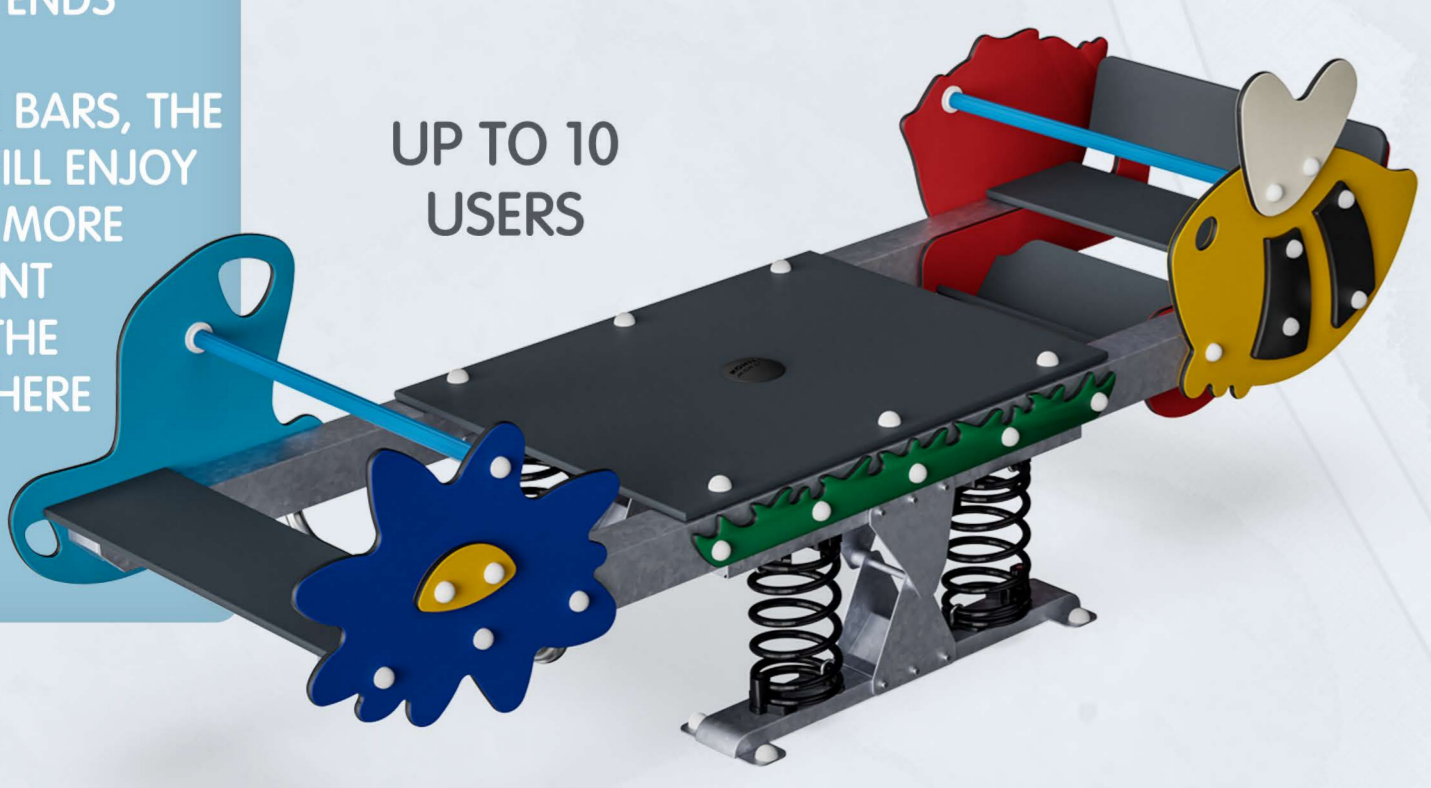

Zone 1 - Dynamic & Zone 2 - Swinging

ACCESSIBLE CAROUSEL
 WOW! SPINNING ON THIS CAROUSEL TRAINS THE VESTIBULAR SYSTEM, THE SENSE OF BALANCE AND THE SPATIAL AWARENESS. THE BENEFITS TRAINED THROUGH PLAY ALSO ENCOMPASS SOCIAL SKILLS, SUCH AS COOPERATION AND EMPATHY BY ASSISTING FRIENDS OF ALL ABILITIES TO SPIN AND HELPING OTHERS WANTING TO JOIN OR EXIT. IT IS PLAY WITH A PURPOSE FOR ALL.

INCLUSIVE SEESAW
 WE OFFER QUALITY SEESAWS IN MANY SHAPES AND SIZES, INCLUDING THE POPULAR MULTI SEESAW DESIGNED TO ENSURE SAFE PLAY FOR MANY CHILDREN SAFELY SEATED AT BOTH ENDS WITH HANDS AND FEET POSITIONED ON SECURE BARS, THE YOUNGEST CHILDREN WILL ENJOY A GOOD ROCKING. THE MORE EXPERIENCED PARTICIPANT CAN SIT OR STAND ON THE CENTER PLATE, FROM WHERE THEY CAN INFLUENCE THE RIDE CONSIDERABLY

UP TO 10 USERS

WEHOPPER

LOOP SEATING
 AT THE HEART OF THIS RANGE ARE INFINITE POSSIBILITIES FOR CREATIVE AND SOCIAL INTERACTIONS. DESIGNED TO TAKE ON MANY FORMS. PLAY OR SIT ON, BESIDE AND BETWEEN. THE LOOP OUTDOOR MODULAR SEATING FOR THE OUTDOORS IS THE PERFECT PLAYFUL COMPANION.

TIME FOR SOME ACTION!
 SPIN, ROCK, WHIRL!
 ALL THIS AND MORE AWAITS THE INTREPID EXPLORERS WHO VISIT THE DYNAMIC ZONE! A WIDE VARIETY OF SOLO AND MULTI-USER EQUIPMENT OFFER A THRILLING EXPERIENCE FOR ALL ABILITY LEVELS, WITH AN EMPHASIS ON INTER-GENERATIONAL PLAY. FULLY SURFACED WHEELCHAIR AND SEN ACCESSIBLE EQUIPMENT ENSURE NO ONE MISSES OUT ON THE FUN!