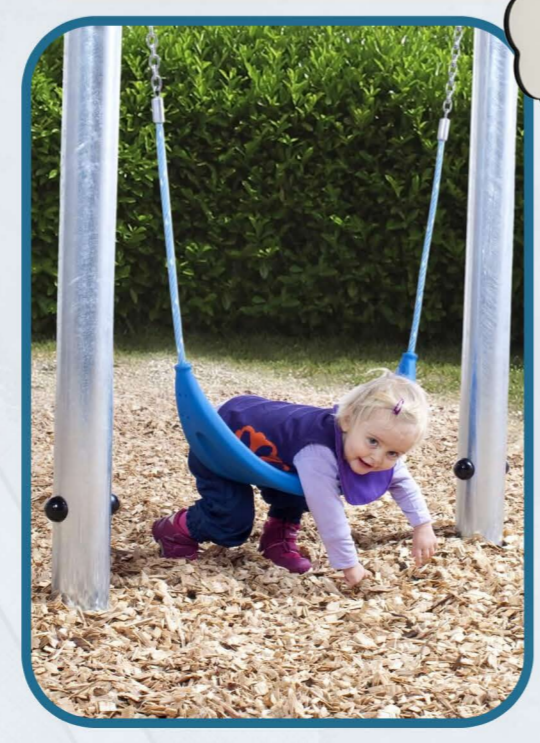

INCLUSIVE SEESAW
 WE OFFER QUALITY SEESAWS IN MANY SHAPES AND SIZES, INCLUDING THE POPULAR MULTI SEESAW DESIGNED TO ENSURE SAFE PLAY FOR MANY CHILDREN SAFELY SEATED AT BOTH ENDS WITH HANDS AND FEET POSITIONED ON SECURE BARS, THE YOUNGEST CHILDREN WILL ENJOY A GOOD ROCKING. THE MORE EXPERIENCED PARTICIPANT CAN SIT OR STAND ON THE CENTER PLATE, FROM WHERE THEY CAN INFLUENCE THE RIDE CONSIDERABLY

UP TO 10 USERS

WEHOPPER

LOOP SEATING
 AT THE HEART OF THIS RANGE ARE INFINITE POSSIBILITIES FOR CREATIVE AND SOCIAL INTERACTIONS. DESIGNED TO TAKE ON MANY FORMS. PLAY OR SIT ON, BESIDE AND BETWEEN. THE LOOP OUTDOOR MODULAR SEATING FOR THE OUTDOORS IS THE PERFECT PLAYFUL COMPANION.

HAMMOCK SWING
 THE EMOTIONAL VALUE OF BEING ABLE TO MANAGE INDEPENDENTLY IS PRICELESS FOR TODDLERS AND STIMULATES THEIR SELF-ESTEEM AND WIDENS THEIR PHYSICAL COMFORT ZONE. PARENTS, OLDER SIBLINGS, AND FRIENDS CAN EASILY JOIN THE FUN.

COCOWAVE GROUP SWING

SPINNER BOWL

SPRINGER

SIDE SUPPORTS

GENERATIONAL SWINGING

FIVE WAY SWINGS
 APART FROM THE FUN ELEMENT, SWINGING ON THE FIVE WAYS SWING TRAINS IMPORTANT PHYSICAL SKILLS SUCH AS BALANCE, COORDINATION AND MUSCLE STRENGTH. THIS INCLUDES TIMING, RHYTHM AND THE SEQUENCING OF MOVEMENTS TO AVOID OR MEET EACH OTHER IN THE MIDDLE. THESE ARE IMPORTANT SKILLS IN BALL GAMES AND OTHER SPORTS. THEY ALSO HELP CHILDREN MANAGE STREETS AND TRAFFIC SECURELY. THE FIVE WAY SWING IS ESPECIALLY APPEALING TO GIRLS, AS THEY CAN SOCIALISE WHILE ENGAGING IN PHYSICAL ACTIVITY.